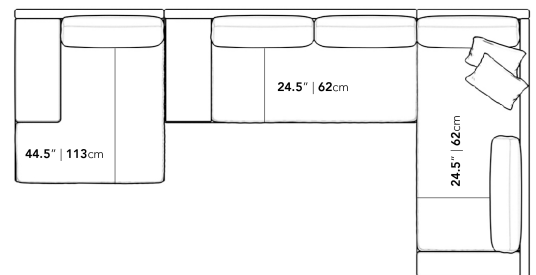

Dimensions

170 in x 88.25 in x 30.75 in (Width x Depth x Height)

Seat Height: 16.5 in

Seat Depth: 24.4 in

Arm Height: 24 in

All measurements are approximations.

[Assembly Instructions](#)

[Download](#)

170" | 431.8cm

30.75" | 78cm

16.5" | 42cm

88.25" | 224cm

44.5" | 113cm

24.5" | 62cm

24.5" | 62cm

88.25" | 224cm