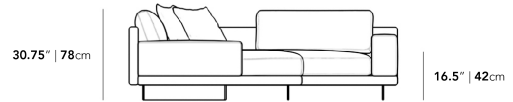

Dimensions

170 in x 88.25 in x 30.75 in (Width x Depth x Height)

Seat Height: 16.5 in

Seat Depth: 24.4 in

Arm Height: 24 in

All measurements are approximations.

Assembly Instructions

[Download](#)

170" | 431.8cm

30.75" | 78cm

16.5" | 42cm

88.25" | 224cm

44.5" | 113cm

24.5" | 62cm

24.5" | 62cm

88.25" | 224cm