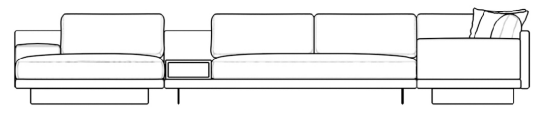

Dresden Modular Sectional

Compelling in its simple yet cutting edge style, the Dresden modular collection is a bold take on contemporary design. The sleek, low profile frame is met with grand cloud-like seat cushions to create the statement making structure. The Dresden also balances the expansive seating with an interchangeable side table insert that is offered in walnut, natural, and white lacquer finishes. Grounded on cast stainless steel legs with an elegant brushed finish, this piece's thoughtful composition demonstrates an exceptional opportunity for modern luxury in your home.

To join the modular pieces together please use the connector pieces that are included

*Assembly is optional as the Dresden Side Table is weighted and will remain in place without having to secure with screws

Dimensions

170 in x 88.25 in x 30.75 in (Width x Depth x Height)

Seat Height: 16.5 in

Seat Depth: 24.4 in

Arm Height: 24 in

All measurements are approximations.

[Assembly Instructions](#)

[Download](#)

170" | 431.8cm

30.75" | 78cm

16.5" | 42cm

88.25" | 224cm

44.5" | 113cm

24.5" | 62cm

24.5" | 62cm

88.25" | 224cm