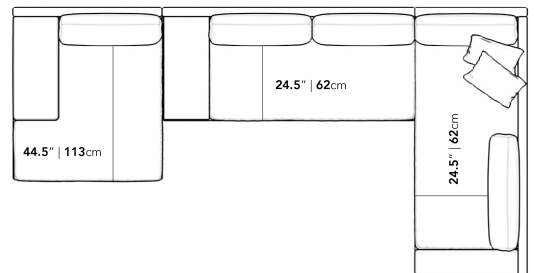

Dimensions

170 in x 88.25 in x 30.75 in (Width x Depth x Height)

Seat Height: 16.5 in

Seat Depth: 24.4 in

Arm Height: 24 in

All measurements are approximations.

Assembly Instructions

[Download](#)

170" | 431.8cm

30.75" | 78cm

16.5" | 42cm

88.25" | 224cm

44.5" | 113cm

24.5" | 62cm

24.5" | 62cm

88.25" | 224cm