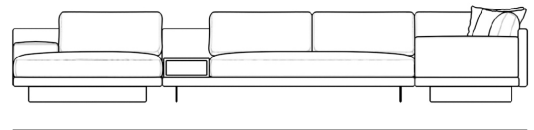

Dresden Modular Sectional

Compelling in its simple yet cutting edge style, the Dresden modular collection is a bold take on contemporary design. The sleek, low profile frame is met with grand cloud-like seat cushions to create the statement making structure. The Dresden also balances the expansive seating with an interchangeable side table insert that is offered in walnut, natural, and white lacquer finishes. Grounded on cast stainless steel legs with an elegant brushed finish, this piece's thoughtful composition demonstrates an exceptional opportunity for modern luxury in your home.

To join the modular pieces together please use the connector pieces that are included

*Assembly is optional as the Dresden Side Table is weighted and will remain in place without having to secure with screws

Dimensions

170 in x 88.25 in x 30.75 in (Width x Depth x Height)

Seat Height: 16.5 in

Seat Depth: 24.4 in

Arm Height: 24 in

All measurements are approximations.

Assembly Instructions

[Download](#)

170" | 431.8cm

30.75" | 78cm

16.5" | 42cm

88.25" | 224cm

44.5" | 113cm

24.5" | 62cm

24.5" | 62cm

88.25" | 224cm