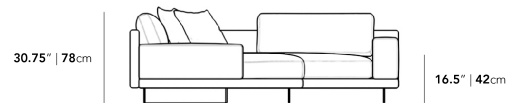

Dimensions

170 in x 88.25 in x 30.75 in (Width x Depth x Height)

Seat Height: 16.5 in

Seat Depth: 24.4 in

Arm Height: 24 in

All measurements are approximations.

[Assembly Instructions](#)

[Download](#)

170" | 431.8cm

30.75" | 78cm

16.5" | 42cm

88.25" | 224cm

44.5" | 113cm

24.5" | 62cm

24.5" | 62cm

88.25" | 224cm