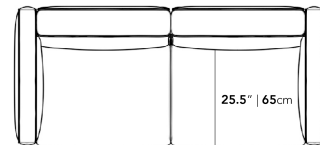

Throw cushions not included

•
Medium-Firm Feel ([Learn more about our sofa firmness here.](#))

- Legs require light assembly
- Connectors not included/compatible for this collection

Dimensions

79 in x 36.25 in x 26 in (Width x Depth x Height)

Seat Height: 14.5 in

All measurements are approximations.

79" | 200cm

26" | 66cm

14.5" | 37cm

36.25" | 92cm

25.5" | 65cm