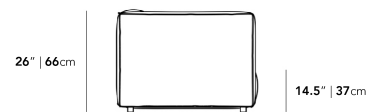

Throw cushions not included

•
Medium-Firm Feel ([Learn more about our sofa firmness here.](#))

- Legs require light assembly
- Connectors not included/compatible for this collection

Dimensions

79 in x 36.25 in x 26 in (Width x Depth x Height)

Seat Height: 14.5 in

All measurements are approximations.

79" | 200cm

26" | 66cm

14.5" | 37cm

36.25" | 92cm

25.5" | 65cm