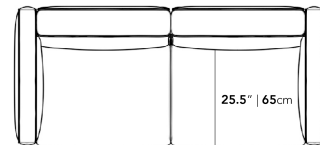

25.5" | 65cm