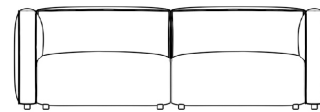

Throw cushions not included

•
Medium-Firm Feel ([Learn more about our sofa firmness here.](#))

- Legs require light assembly
- Connectors not included/compatible for this collection

Dimensions

79 in x 36.25 in x 26 in (Width x Depth x Height)

Seat Height: 14.5 in

All measurements are approximations.

79" | 200cm

26" | 66cm

14.5" | 37cm

36.25" | 92cm

25.5" | 65cm