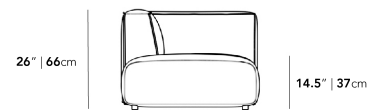

• Throw cushions not included

• Left Hand Facing will have the ottoman on the left, while Right Hand Facing will have the ottoman on the right

• Medium-Firm Feel ([Learn more about our sofa firmness here.](#))

- Legs require light assembly
- Connectors not included/compatible for this collection

Dimensions

110.5 in x 36.25 in x 26 in (Width x Depth x Height)
Seat Height: 14.5 in
All measurements are approximations.

110.5" | 280.7cm

26" | 66cm

14.5" | 37cm

36.25" | 92cm

25.5" | 65cm

35.5" | 90.2cm