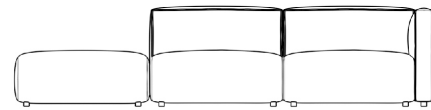

• Throw cushions not included

• Left Hand Facing will have the ottoman on the left, while Right Hand Facing will have the ottoman on the right

• Medium-Firm Feel ([Learn more about our sofa firmness here.](#))

- Legs require light assembly
- Connectors not included/compatible for this collection

Dimensions

110.5 in x 36.25 in x 26 in (Width x Depth x Height)
Seat Height: 14.5 in
All measurements are approximations.