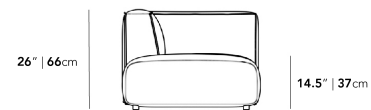

• Throw cushions not included

• Left Hand Facing will have the ottoman on the left, while Right Hand Facing will have the ottoman on the right

• Medium-Firm Feel ([Learn more about our sofa firmness here.](#))

- Legs require light assembly
- Connectors not included/compatible for this collection

Dimensions

110.5 in x 36.25 in x 26 in (Width x Depth x Height)
Seat Height: 14.5 in
All measurements are approximations.

110.5" | 280.7cm

26" | 66cm

14.5" | 37cm

36.25" | 92cm

25.5" | 65cm

35.5" | 90.2cm