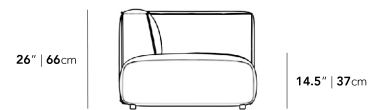

Dimensions

145.5 in x 36.25 in x 26 in (Width x Depth x Height)

Seat Height: 14.5 in

All measurements are approximations.

145.5" | 370cm

26" | 66cm

14.5" | 37cm

36.25" | 92cm

35.5" | 90.2cm