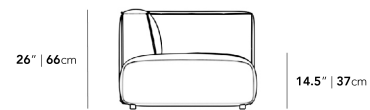

Dimensions

145.5 in x 36.25 in x 26 in (Width x Depth x Height)

Seat Height: 14.5 in

All measurements are approximations.

145.5" | 370cm

26" | 66cm

14.5" | 37cm

36.25" | 92cm

25.5" | 65cm

35.5" | 90.2cm