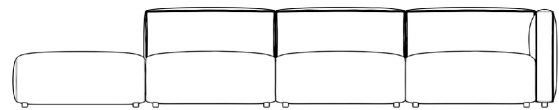

[See the entire Arya Collection here.](#)

[Learn more about the Arya design here.](#)

Details

- Kiln-dried hardwood frame with doweled joints and reinforced corner blocks
- Soft-padded frame made with polyurethane foam wrapped in polyester fiber
- 8 gauge sinuous spring construction
- 3 layer high-density foam cushioning
- Low profile legs
- Connectors are not used with this piece
- Includes two armless pieces, one arm piece, and one ottoman
- Throw cushions not included
- Left Hand Facing will have the ottoman on the right, while Right Hand Facing will have the ottoman on the left
- Medium-Firm Feel ([Learn more about our sofa firmness here.](#))
- Legs require light assembly

Dimensions

145.5 in x 36.25 in x 26 in (Width x Depth x Height)

Seat Height: 14.5 in

All measurements are approximations.

145.5" | 370cm

26" | 66cm

14.5" | 37cm

36.25" | 92cm

25.5" | 65cm

35.5" | 90.2cm