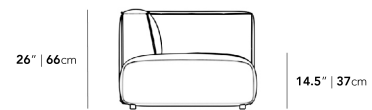

Dimensions

145.5 in x 36.25 in x 26 in (Width x Depth x Height)
 Seat Height: 14.5 in
 All measurements are approximations.

145.5" | 370cm

26" | 66cm

14.5" | 37cm

36.25" | 92cm

35.5" | 90.2cm