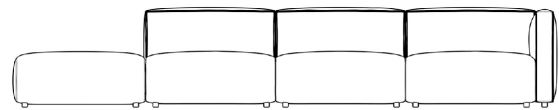

[See the entire Arya Collection here.](#)

[Learn more about the Arya design here.](#)

Details

- Kiln-dried hardwood frame with doweled joints and reinforced corner blocks
- Soft-padded frame made with polyurethane foam wrapped in polyester fiber
- 8 gauge sinuous spring construction
- 3 layer high-density foam cushioning
- Low profile legs
- Connectors are not used with this piece
- Includes two armless pieces, one arm piece, and one ottoman
- Throw cushions not included
- Left Hand Facing will have the ottoman on the right, while Right Hand Facing will have the ottoman on the left
- Medium-Firm Feel ([Learn more about our sofa firmness here.](#))
- Legs require light assembly

Dimensions

145.5 in x 36.25 in x 26 in (Width x Depth x Height)
 Seat Height: 14.5 in
 All measurements are approximations.

145.5" | 370cm

26" | 66cm

14.5" | 37cm

36.25" | 92cm

35.5" | 90.2cm