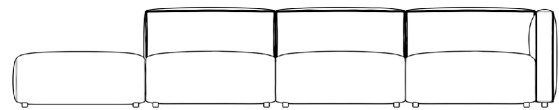

[See the entire Arya Collection here.](#)

[Learn more about the Arya design here.](#)

Details

- Kiln-dried hardwood frame with doweled joints and reinforced corner blocks
- Soft-padded frame made with polyurethane foam wrapped in polyester fiber
- 8 gauge sinuous spring construction
- 3 layer high-density foam cushioning
- Low profile legs
- Connectors are not used with this piece
- Includes two armless pieces, one arm piece, and one ottoman
- Throw cushions not included
- Left Hand Facing will have the ottoman on the right, while Right Hand Facing will have the ottoman on the left
- Medium-Firm Feel ([Learn more about our sofa firmness here.](#))
- Legs require light assembly

Dimensions

145.5 in x 36.25 in x 26 in (Width x Depth x Height)

Seat Height: 14.5 in

All measurements are approximations.

145.5" | 370cm

26" | 66cm

14.5" | 37cm

36.25" | 92cm

35.5" | 90.2cm