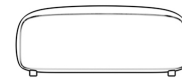

### Dimensions

36.2 in x 35.4 in x 14.6 in (Width x Depth x Height)

Seat Height: 14.5 in

All measurements are approximations.

35.5" | 90.2cm

14.5" | 37cm

36.25" | 92cm

36.25" | 92cm