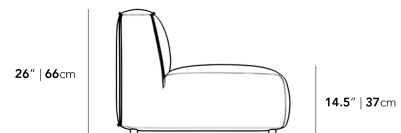

• Throw cushions not included

• Medium-Firm Feel ([Learn more about our sofa firmness here.](#))

- Legs require light assembly

Dimensions

36.2 in x 35.4 in x 26 in (Width x Depth x Height)

Seat Height: 14.5 in

All measurements are approximations.

35.5" | 90.2cm

26" | 66cm

14.5" | 37cm

36.25" | 92cm

25.5" | 65cm

36.25" | 92cm