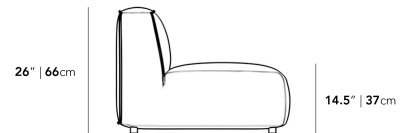

• Throw cushions not included

• Medium-Firm Feel ([Learn more about our sofa firmness here.](#))

- Legs require light assembly

Dimensions

36.2 in x 35.4 in x 26 in (Width x Depth x Height)

Seat Height: 14.5 in

All measurements are approximations.

35.5" | 90.2cm

26" | 66cm

14.5" | 37cm

36.25" | 92cm

25.5" | 65cm

36.25" | 92cm