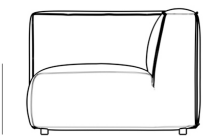

### Dimensions

36.2 in x 39.4 in x 26 in (Width x Depth x Height)

Seat Height: 14.5 in

All measurements are approximations.

39.5" | 100cm

14.5" | 37cm

26" | 66cm

36.25" | 92cm

36.25" | 92cm

25.5" | 65cm