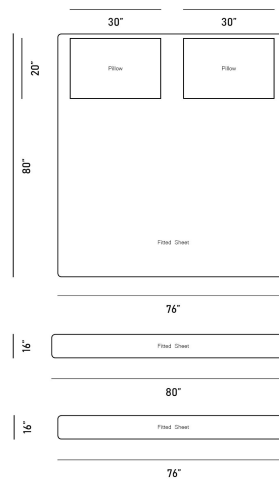

Rove Concepts

Organic Bamboo Viscose Sheet Set

Experience restful and revitalizing comfort with the exquisite Rora Bamboo Viscose Sheet set. A sustainable alternative to traditional cotton, our sheets benefit from bamboo™s natural antibacterial and moisture removing properties while remaining a gentle and uncomplicated addition. The refined sateen weave and 300 thread count provide a smooth and incredibly soft feel for the ultimate in sleep comfort. Available in white and charcoal, these irresistibly soft sheets are available as a set to ensure your sleep is as peaceful as can be. The sheet set comes with one fitted sheet, one flat sheet, and two pillowcases.

Dimensions

0 in x 0 in x 0 in (Width x Depth x Height)
All measurements are approximations.

King Size

Queen Size