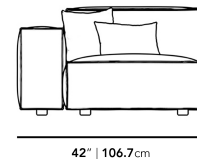

Rove Concepts

Porter Left Arm Chaise

The Porter Left Facing Chaise is a simple structured seat with boxy flare and a low-set profile. Square arm rests are made like a side table, while an elevated back rest provides ample lean-back support. High-density foam cushioning is nicely rounded and perfectly firm. Detailed pipe stitching around the edges finishes the modern design that can be combined with other Porter Modular pieces to create your perfect sectional.

Dimensions

42 in x 69.5 in x 25 in (Width x Depth x Height)
 Seat Height: 15 in
 Arm Height: 20.5 in
 All measurements are approximations.

42" | 106.7cm