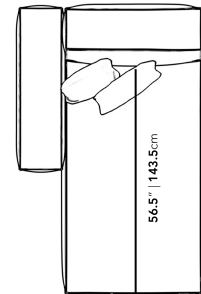

Rove Concepts

Porter Left Arm Chaise

The Porter Left Facing Chaise is a simple structured seat with boxy flare and a low-set profile. Square arm rests are made like a side table, while an elevated back rest provides ample lean-back support. High-density foam cushioning is nicely rounded and perfectly firm. Detailed pipe stitching around the edges finishes the modern design that can be combined with other Porter Modular pieces to create your perfect sectional.

Dimensions

42 in x 69.5 in x 25 in (Width x Depth x Height)
 Seat Height: 15 in
 Arm Height: 20.5 in
 All measurements are approximations.

42" | 106.7cm

69.5" | 176.5cm

56.5" | 143.5cm