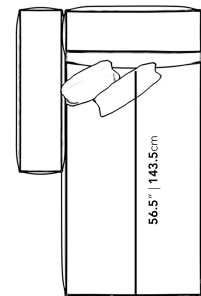

## Porter Left Arm Chaise

The Porter Left Facing Chaise is a simple structured seat with boxy flare and a low-set profile. Square arm rests are made like a side table, while an elevated back rest provides ample lean-back support. High-density foam cushioning is nicely rounded and perfectly firm. Detailed pipe stitching around the edges finishes the modern design that can be combined with other Porter Modular pieces to create your perfect sectional.

### Dimensions

42 in x 69.5 in x 25 in (Width x Depth x Height)  
 Seat Height: 15 in  
 Arm Height: 20.5 in  
 All measurements are approximations.

42" | 106.7cm

69.5" | 176.5cm

56.5" | 143.5cm