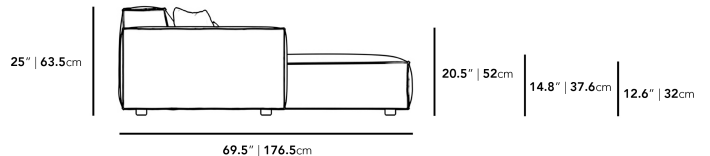

### Dimensions

42 in x 69.5 in x 25 in (Width x Depth x Height)  
 Seat Height: 15 in  
 Arm Height: 20.5 in  
 All measurements are approximations.

42" | 106.7cm

69.5" | 176.5cm

56.5" | 143.5cm