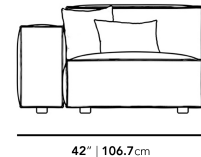

42" | 106.7cm