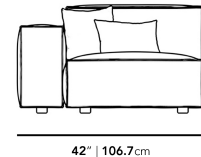

Rove Concepts

Porter Left Arm Chaise

The Porter Left Facing Chaise is a simple structured seat with boxy flare and a low-set profile. Square arm rests are made like a side table, while an elevated back rest provides ample lean-back support. High-density foam cushioning is nicely rounded and perfectly firm. Detailed pipe stitching around the edges finishes the modern design that can be combined with other Porter Modular pieces to create your perfect sectional.

Dimensions

42 in x 69.5 in x 25 in (Width x Depth x Height)
 Seat Height: 15 in
 Arm Height: 20.5 in
 All measurements are approximations.

42" | 106.7cm