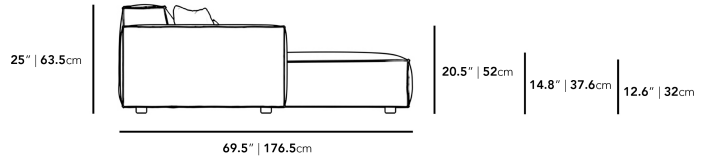

Dimensions

42 in x 69.5 in x 25 in (Width x Depth x Height)
 Seat Height: 15 in
 Arm Height: 20.5 in
 All measurements are approximations.

42" | 106.7cm

69.5" | 176.5cm

56.5" | 143.5cm