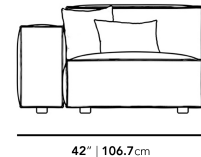

## Porter Left Arm Chaise

The Porter Left Facing Chaise is a simple structured seat with boxy flare and a low-set profile. Square arm rests are made like a side table, while an elevated back rest provides ample lean-back support. High-density foam cushioning is nicely rounded and perfectly firm. Detailed pipe stitching around the edges finishes the modern design that can be combined with other Porter Modular pieces to create your perfect sectional.

### Dimensions

42 in x 69.5 in x 25 in (Width x Depth x Height)  
 Seat Height: 15 in  
 Arm Height: 20.5 in  
 All measurements are approximations.

42" | 106.7cm