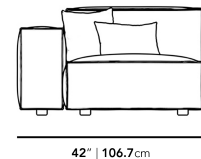

## Porter Left Arm Chaise

The Porter Left Facing Chaise is a simple structured seat with boxy flare and a low-set profile. Square arm rests are made like a side table, while an elevated back rest provides ample lean-back support. High-density foam cushioning is nicely rounded and perfectly firm. Detailed pipe stitching around the edges finishes the modern design that can be combined with other Porter Modular pieces to create your perfect sectional.

### Dimensions

42 in x 69.5 in x 25 in (Width x Depth x Height)  
 Seat Height: 15 in  
 Arm Height: 20.5 in  
 All measurements are approximations.

42" | 106.7cm

69.5" | 176.5cm

56.5" | 143.5cm