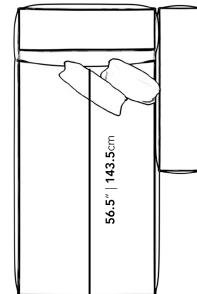

### Dimensions

42 in x 69.5 in x 25 in (Width x Depth x Height)  
 Seat Height: 15 in  
 Arm Height: 20.5 in  
 All measurements are approximations.

42" | 106.7cm

25" | 63.5cm

20.5" | 52cm

14.8" | 37.6cm

12.6" | 32cm

69.5" | 176.5cm

56.5" | 143.5cm