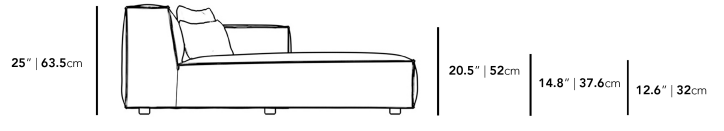

### Dimensions

42 in x 69.5 in x 25 in (Width x Depth x Height)  
 Seat Height: 15 in  
 Arm Height: 20.5 in  
 All measurements are approximations.

42" | 106.7cm

25" | 63.5cm

20.5" | 52cm

14.8" | 37.6cm

12.6" | 32cm

69.5" | 176.5cm

56.5" | 143.5cm