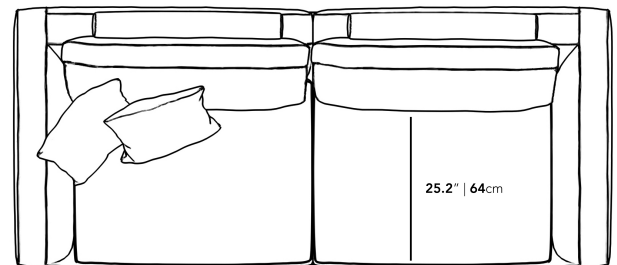

## Milo Sofa

Milo™'s subtle curves of the padded armrests add visual elegance while delivering plush and stable support for the spacious seating. Much like the grandeur of Italian design, Milo is especially suited for large luxury spaces with more width than the average sofa, providing an overall grander feel for your home. Milo is a full modular design, with add-on pieces such as an ottoman and middle section that can be seen on the Milo Modular Sectional page. Enjoy our preset configuration or customize your own design by purchasing pieces separately.

### Dimensions

94.4 in x 39.4 in x 31.5 in (Width x Depth x Height)

Seat Height: 17.7 in

Seat Depth: 25.2 in

Arm Height: 25 in

All measurements are approximations.

94.4" | 240cm

31.5" | 80cm

25" | 63.5cm

17.7" | 45cm

39.4" | 100cm

25.2" | 64cm

47.2" | 120cm