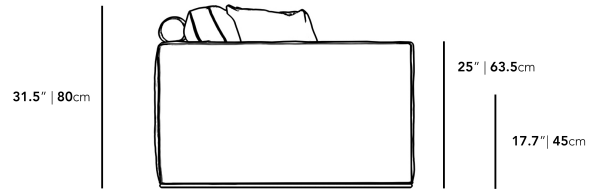

### Dimensions

94.4 in x 39.4 in x 31.5 in (Width x Depth x Height)

Seat Height: 17.7 in

Seat Depth: 25.2 in

Arm Height: 25 in

All measurements are approximations.

94.4" | 240cm

31.5" | 80cm

25" | 63.5cm

17.7" | 45cm

39.4" | 100cm

25.2" | 64cm

47.2" | 120cm