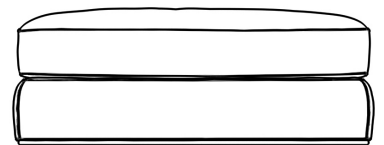

## Milo 1-Seater - Ottoman

The sleek and flat profile of the Milo Modular Sectional marries sophisticated style with casual comfort. Milo™s subtle curves add visual elegance while delivering plush and stable support for the spacious seating. Milo is a modular design that can be customized to a configuration that fits your unique space. Much like the grandeur of Italian design, Milo is especially suited for large luxury spaces as each sectional piece is formed with more width than the average sofa, providing an overall grander feel for your home. Enjoy our preset configuration or speak to a sales representative about designing your own custom configuration.

### Details

- Kiln-dried hardwood frame with doweled joints and reinforced corner blocks
- Soft-padded frame made with polyurethane foam wrapped in polyester fiber
- 8 gauge sinuous spring construction
- 3 layer high-density foam cushioning topped with premium 100% goose feathers
- Round, low profile solid stainless steel legs
- Cushions not included
- This is a custom modular configuration piece sold individually
- Soft Feel (Learn more about our sofa firmness here.)
- Legs require light assembly
- 

### Dimensions

47.2 in x 39.3 in x 17.7 in (Width x Depth x Height)  
All measurements are approximations.

47.2" | 120cm

17.7" | 45cm

39.3" | 100cm