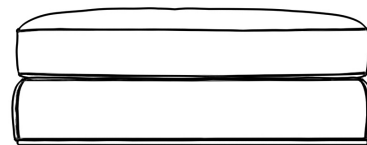

## Milo 1-Seater - Ottoman

The sleek and flat profile of the Milo Modular Sectional marries sophisticated style with casual comfort. Milo™s subtle curves add visual elegance while delivering plush and stable support for the spacious seating. Milo is a modular design that can be customized to a configuration that fits your unique space. Much like the grandeur of Italian design, Milo is especially suited for large luxury spaces as each sectional piece is formed with more width than the average sofa, providing an overall grander feel for your home. Enjoy our preset configuration or customize your own design by purchasing pieces separately.

### Details

- Kiln-dried hardwood frame with doweled joints and reinforced corner blocks
- Soft-padded frame made with polyurethane foam wrapped in polyester fiber
- 8 gauge sinuous spring construction
- 3 layer high-density foam cushioning topped with premium 100% goose feathers
- Round, low profile solid stainless steel legs
- Cushions not included
- This is a custom modular configuration piece sold individually
- Medium Feel (Learn more about our sofa firmness here.)
- Legs require light assembly

### Dimensions

47.2 in x 39.3 in x 17.7 in (Width x Depth x Height)  
All measurements are approximations.

47.2" | 120cm

17.7" | 45cm

39.3" | 100cm