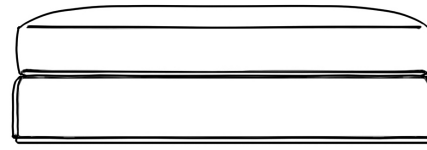

Rove Concepts

Milo 1-Seater - Ottoman

The sleek and flat profile of the Milo Modular Sectional marries sophisticated style with casual comfort. Milo™s subtle curves add visual elegance while delivering plush and stable support for the spacious seating. Milo is a modular design that can be customized to a configuration that fits your unique space. Much like the grandeur of Italian design, Milo is especially suited for large luxury spaces as each sectional piece is formed with more width than the average sofa, providing an overall grander feel for your home. Enjoy our preset configuration or customize your own design by purchasing pieces separately.

[See the entire Milo Collection here.](#)

[Learn more about the Milo design here.](#)

Details

- Kiln-dried hardwood frame with doweled joints and reinforced corner blocks
- Soft-padded frame made with polyurethane foam wrapped in polyester fiber
- 8 gauge sinuous spring construction
- 3 layer high-density foam cushioning topped with premium 100% goose feathers
- Round, low profile solid stainless steel legs
- Cushions not included
- This is a custom modular configuration piece sold individually
- Soft Feel (Learn more about our sofa firmness here.)
- Legs require light assembly

Dimensions

47.2 in x 39.3 in x 17.7 in (Width x Depth x Height)
All measurements are approximations.

47.2" | 120cm

17.7" | 45cm

39.3" | 100cm