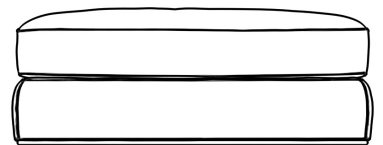

Rove Concepts

Milo 1-Seater - Ottoman

The sleek and flat profile of the Milo Modular Sectional marries sophisticated style with casual comfort. Milo™s subtle curves add visual elegance while delivering plush and stable support for the spacious seating. Milo is a modular design that can be customized to a configuration that fits your unique space. Much like the grandeur of Italian design, Milo is especially suited for large luxury spaces as each sectional piece is formed with more width than the average sofa, providing an overall grander feel for your home. Enjoy our preset configuration or customize your own design by purchasing pieces separately.

[See the entire Milo Collection here.](#)

[Learn more about the Milo design here.](#)

Details

- Kiln-dried hardwood frame with doweled joints and reinforced corner blocks
- Soft-padded frame made with polyurethane foam wrapped in polyester fiber
- 8 gauge sinuous spring construction
- 3 layer high-density foam cushioning topped with premium 100% goose feathers
- Round, low profile solid stainless steel legs
- Cushions not included
- This is a custom modular configuration piece sold individually
- Medium Feel (Learn more about our sofa firmness here.)
- Legs require light assembly

Dimensions

47.2 in x 39.3 in x 17.7 in (Width x Depth x Height)
All measurements are approximations.

47.2" | 120cm

17.7" | 45cm

39.3" | 100cm