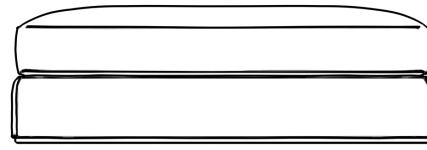

Rove Concepts

Milo 1-Seater - Ottoman

The sleek and flat profile of the Milo Modular Sectional marries sophisticated style with casual comfort. Milo™s subtle curves add visual elegance while delivering plush and stable support for the spacious seating. Milo is a modular design that can be customized to a configuration that fits your unique space. Much like the grandeur of Italian design, Milo is especially suited for large luxury spaces as each sectional piece is formed with more width than the average sofa, providing an overall grander feel for your home. Enjoy our preset configuration or customize your own design by purchasing pieces separately.

[See the entire Milo Collection here.](#)

[Learn more about the Milo design here.](#)

Details

- Kiln-dried hardwood frame with doweled joints and reinforced corner blocks
- Soft-padded frame made with polyurethane foam wrapped in polyester fiber
- 8 gauge sinuous spring construction
- 3 layer high-density foam cushioning topped with premium 100% goose feathers
- Round, low profile solid stainless steel legs
- Cushions not included
- This is a custom modular configuration piece sold individually
- Medium Feel (Learn more about our sofa firmness here.)
- Legs require light assembly

Dimensions

47.2 in x 39.3 in x 17.7 in (Width x Depth x Height)
All measurements are approximations.

47.2" | 120cm

17.7" | 45cm

39.3" | 100cm