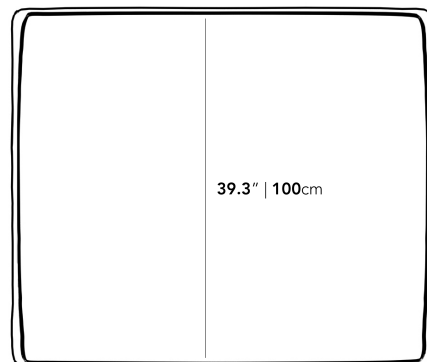

Dimensions

47.2 in x 39.3 in x 17.7 in (Width x Depth x Height)
All measurements are approximations.

47.2" | 120cm

17.7" | 45cm

39.3" | 100cm