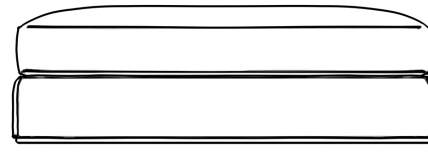

## Milo 1-Seater - Ottoman

The sleek and flat profile of the Milo Modular Sectional marries sophisticated style with casual comfort. Milo™s subtle curves add visual elegance while delivering plush and stable support for the spacious seating. Milo is a modular design that can be customized to a configuration that fits your unique space. Much like the grandeur of Italian design, Milo is especially suited for large luxury spaces as each sectional piece is formed with more width than the average sofa, providing an overall grander feel for your home. Enjoy our preset configuration or speak to a sales representative about designing your own custom configuration.

### Dimensions

47.2 in x 39.3 in x 17.7 in (Width x Depth x Height)  
All measurements are approximations.

47.2" | 120cm

17.7" | 45cm

39.3" | 100cm