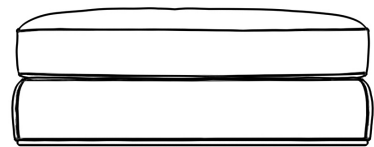

Rove Concepts

Milo 1-Seater - Ottoman

The sleek and flat profile of the Milo Modular Sectional marries sophisticated style with casual comfort. Milo™s subtle curves add visual elegance while delivering plush and stable support for the spacious seating. Milo is a modular design that can be customized to a configuration that fits your unique space. Much like the grandeur of Italian design, Milo is especially suited for large luxury spaces as each sectional piece is formed with more width than the average sofa, providing an overall grander feel for your home. Enjoy our preset configuration or customize your own design by purchasing pieces separately.

[See the entire Milo Collection here.](#)

[Learn more about the Milo design here.](#)

Details

- Kiln-dried hardwood frame with doweled joints and reinforced corner blocks
- Soft-padded frame made with polyurethane foam wrapped in polyester fiber
- 8 gauge sinuous spring construction
- 3 layer high-density foam cushioning topped with premium 100% goose feathers
- Round, low profile solid stainless steel legs
- Cushions not included
- This is a custom modular configuration piece sold individually
- Medium Feel (Learn more about our sofa firmness here.)
- Legs require light assembly

Dimensions

47.2 in x 39.3 in x 17.7 in (Width x Depth x Height)
All measurements are approximations.

47.2" | 120cm

17.7" | 45cm

39.3" | 100cm