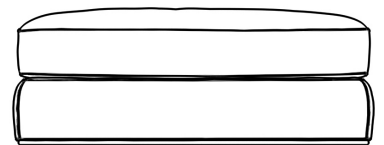

Rove Concepts

Milo 1-Seater - Ottoman

The sleek and flat profile of the Milo Modular Sectional marries sophisticated style with casual comfort. Milo™s subtle curves add visual elegance while delivering plush and stable support for the spacious seating. Milo is a modular design that can be customized to a configuration that fits your unique space. Much like the grandeur of Italian design, Milo is especially suited for large luxury spaces as each sectional piece is formed with more width than the average sofa, providing an overall grander feel for your home. Enjoy our preset configuration or customize your own design by purchasing pieces separately.

[See the entire Milo Collection here.](#)

[Learn more about the Milo design here.](#)

Details

- Kiln-dried hardwood frame with doweled joints and reinforced corner blocks
- Soft-padded frame made with polyurethane foam wrapped in polyester fiber
- 8 gauge sinuous spring construction
- 3 layer high-density foam cushioning topped with premium 100% goose feathers
- Round, low profile solid stainless steel legs
- Cushions not included
- This is a custom modular configuration piece sold individually
- Soft Feel (Learn more about our sofa firmness here.)
- Legs require light assembly

Dimensions

47.2 in x 39.3 in x 17.7 in (Width x Depth x Height)
All measurements are approximations.

47.2" | 120cm

17.7" | 45cm

39.3" | 100cm