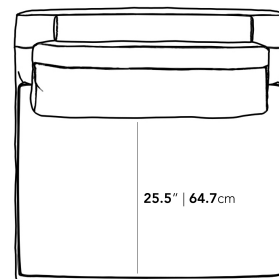

### Dimensions

39 in x 39.5 in x 31.5 in (Width x Depth x Height)  
 Seat Height: 17.7 in  
 Seat Depth: 25.5 in  
 All measurements are approximations.

39" | 99cm

31.5" | 80cm

17.7" | 45cm

39.5" | 100.3cm

25.5" | 64.7cm