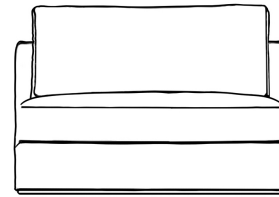

Rove Concepts

Milo 1-Seater - Armless

The sleek and flat profile of the Milo Modular Sectional marries sophisticated style with casual comfort. Milo™s subtle curves add visual elegance while delivering plush and stable support for the spacious seating. Milo is a modular design that can be customized to a configuration that fits your unique space. Much like the grandeur of Italian design, Milo is especially suited for large luxury spaces as each sectional piece is formed with more width than the average sofa, providing an overall grander feel for your home. Enjoy our preset configuration or speak to a sales representative about designing your own custom configuration.

[See the entire Milo Collection here.](#)

[Learn more about the Milo design here.](#)

Details

- Kiln-dried hardwood frame with doweled joints and reinforced corner blocks
- Soft-padded frame made with polyurethane foam wrapped in polyester fiber
- 8 gauge sinuous spring construction
- 3 layer high-density foam cushioning topped with premium 100% goose feathers
- Round, low profile solid stainless steel legs
- Cushions not included
- This is a custom modular configuration piece sold individually
- Medium Feel ([Learn more about our sofa firmness here.](#))
- Legs require light assembly

Dimensions

39 in x 39.5 in x 31.5 in (Width x Depth x Height)
 Seat Height: 17.7 in
 Seat Depth: 25.5 in
 All measurements are approximations.

39" | 99cm

31.5" | 80cm

17.7" | 45cm

39.5" | 100.3cm

25.5" | 64.7cm