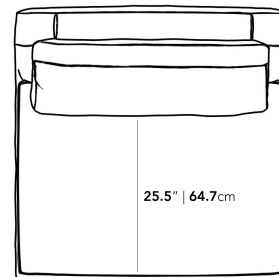

Dimensions

39 in x 39.5 in x 31.5 in (Width x Depth x Height)
 Seat Height: 17.7 in
 Seat Depth: 25.5 in
 All measurements are approximations.

39" | 99cm

31.5" | 80cm

17.7" | 45cm

39.5" | 100.3cm

25.5" | 64.7cm