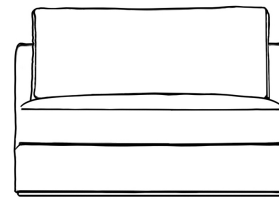

## Milo 1-Seater - Armless

The sleek and flat profile of the Milo Modular Sectional marries sophisticated style with casual comfort. Milo™s subtle curves add visual elegance while delivering plush and stable support for the spacious seating. Milo is a modular design that can be customized to a configuration that fits your unique space. Much like the grandeur of Italian design, Milo is especially suited for large luxury spaces as each sectional piece is formed with more width than the average sofa, providing an overall grander feel for your home. Enjoy our preset configuration or speak to a sales representative about designing your own custom configuration.

### Details

- Kiln-dried hardwood frame with doweled joints and reinforced corner blocks
- Soft-padded frame made with polyurethane foam wrapped in polyester fiber
- 8 gauge sinuous spring construction
- 3 layer high-density foam cushioning topped with premium 100% goose feathers
- Round, low profile solid stainless steel legs
- Cushions not included
- This is a custom modular configuration piece sold individually
- Soft Feel (Learn more about our sofa firmness here.)
- Legs require light assembly

### Dimensions

39 in x 39.5 in x 31.5 in (Width x Depth x Height)  
 Seat Height: 17.7 in  
 Seat Depth: 25.5 in  
 All measurements are approximations.

39" | 99cm

31.5" | 80cm

17.7" | 45cm

39.5" | 100.3cm