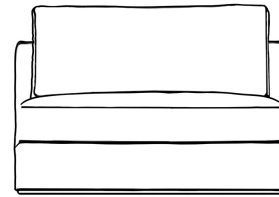

## Milo 1-Seater - Armless

The sleek and flat profile of the Milo Modular Sectional marries sophisticated style with casual comfort. Milo™s subtle curves add visual elegance while delivering plush and stable support for the spacious seating. Milo is a modular design that can be customized to a configuration that fits your unique space. Much like the grandeur of Italian design, Milo is especially suited for large luxury spaces as each sectional piece is formed with more width than the average sofa, providing an overall grander feel for your home. Enjoy our preset configuration or speak to a sales representative about designing your own custom configuration.

### Details

- Kiln-dried hardwood frame with doweled joints and reinforced corner blocks
- Soft-padded frame made with polyurethane foam wrapped in polyester fiber
- 8 gauge sinuous spring construction
- 3 layer high-density foam cushioning topped with premium 100% goose feathers
- Round, low profile solid stainless steel legs
- Cushions not included
- This is a custom modular configuration piece sold individually
- Medium Feel ([Learn more about our sofa firmness here.](#))
- Legs require light assembly

### Dimensions

39 in x 39.5 in x 31.5 in (Width x Depth x Height)  
 Seat Height: 17.7 in  
 Seat Depth: 25.5 in  
 All measurements are approximations.

39" | 99cm

31.5" | 80cm

17.7" | 45cm

39.5" | 100.3cm