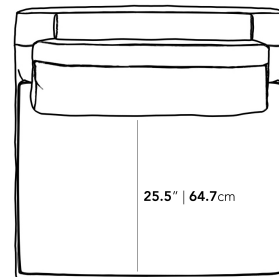

### Dimensions

39 in x 39.5 in x 31.5 in (Width x Depth x Height)  
 Seat Height: 17.7 in  
 Seat Depth: 25.5 in  
 All measurements are approximations.

39" | 99cm

31.5" | 80cm

17.7" | 45cm

39.5" | 100.3cm

25.5" | 64.7cm