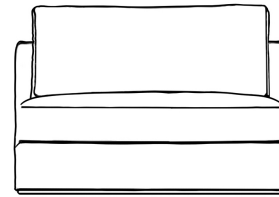

Rove Concepts

Milo 1-Seater - Armless

The sleek and flat profile of the Milo Modular Sectional marries sophisticated style with casual comfort. Milo™s subtle curves add visual elegance while delivering plush and stable support for the spacious seating. Milo is a modular design that can be customized to a configuration that fits your unique space. Much like the grandeur of Italian design, Milo is especially suited for large luxury spaces as each sectional piece is formed with more width than the average sofa, providing an overall grander feel for your home. Enjoy our preset configuration or speak to a sales representative about designing your own custom configuration.

[See the entire Milo Collection here.](#)

[Learn more about the Milo design here.](#)

Details

- Kiln-dried hardwood frame with doweled joints and reinforced corner blocks
- Soft-padded frame made with polyurethane foam wrapped in polyester fiber
- 8 gauge sinuous spring construction
- 3 layer high-density foam cushioning topped with premium 100% goose feathers
- Round, low profile solid stainless steel legs
- Cushions not included
- This is a custom modular configuration piece sold individually
- Medium Feel ([Learn more about our sofa firmness here.](#))
- Legs require light assembly

Dimensions

39 in x 39.5 in x 31.5 in (Width x Depth x Height)
Seat Height: 17.7 in
Seat Depth: 25.5 in
All measurements are approximations.

39" | 99cm

31.5" | 80cm

17.7" | 45cm

39.5" | 100.3cm

25.5" | 64.7cm