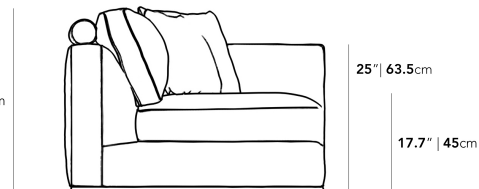

Dimensions

47.2 in x 39.4 in x 31.5 in (Width x Depth x Height)

Seat Height: 17.7 in

Seat Depth: 25.2 in

Arm Height: 25 in

All measurements are approximations.

47.2" | 120cm

31.5" | 80cm

25" | 63.5cm

17.7" | 45cm

39.4" | 100cm

25.2" | 64cm