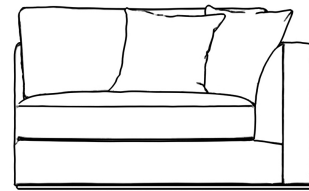

Rove Concepts

Milo 1-Seater - Right Arm

The sleek and flat profile of the Milo Modular Sectional marries sophisticated style with casual comfort. Milo™s subtle curves of the padded armrest add visual elegance while delivering plush and stable support for the spacious seating. Milo is a modular design that can be customized to a configuration that fits your unique space. Much like the grandeur of Italian design, Milo is especially suited for large luxury spaces as each sectional piece is formed with more width than the average sofa, providing an overall grander feel for your home. Enjoy our preset configuration or customize your own design by purchasing pieces separately.

[See the entire Milo Collection here.](#)

[Learn more about the Milo design here.](#)

Details

- Kiln-dried hardwood frame with doweled joints and reinforced corner blocks
- Soft-padded frame made with polyurethane foam wrapped in polyester fiber
- 8 gauge sinuous spring construction
- 3 layer high-density foam cushioning topped with premium 100% goose feathers
- Round, low profile solid stainless steel legs
- Includes 2 throw cushions
- This is a custom modular configuration piece sold individually
- Medium Feel (Learn more about our sofa firmness here.)
- Legs require light assembly

Dimensions

47.2 in x 39.4 in x 31.5 in (Width x Depth x Height)

Seat Height: 17.7 in

Seat Depth: 25.2 in

Arm Height: 25 in

All measurements are approximations.

47.2" | 120cm

31.5" | 80cm