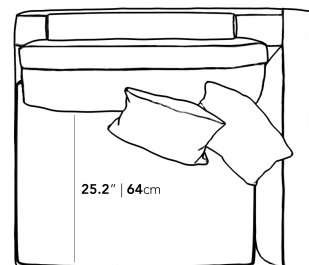

Dimensions

47.2 in x 39.4 in x 31.5 in (Width x Depth x Height)

Seat Height: 17.7 in

Seat Depth: 25.2 in

Arm Height: 25 in

All measurements are approximations.

47.2" | 120cm

31.5" | 80cm

25" | 63.5cm

17.7" | 45cm

39.4" | 100cm

25.2" | 64cm