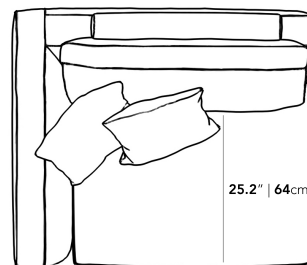

### Dimensions

47.2 in x 39.4 in x 31.5 in (Width x Depth x Height)  
 Seat Height: 17.7 in  
 Seat Depth: 25.2 in  
 Arm Height: 25 in  
 All measurements are approximations.

47.2" | 120cm

31.5" | 80cm

24.8" | 63cm

39.4" | 100cm

17.7" | 45cm

25.2" | 64cm