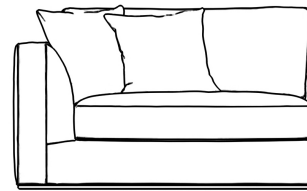

## Milo 1-Seater - Left Arm

The sleek and flat profile of the Milo Modular Sectional marries sophisticated style with casual comfort. Milo™s subtle curves of the padded armrest add visual elegance while delivering plush and stable support for the spacious seating. Milo is a modular design that can be customized to a configuration that fits your unique space. Much like the grandeur of Italian design, Milo is especially suited for large luxury spaces as each sectional piece is formed with more width than the average sofa, providing an overall grander feel for your home. Enjoy our preset configuration or customize your own design by purchasing pieces separately.

### Details

- Kiln-dried hardwood frame with doweled joints and reinforced corner blocks
- Soft-padded frame made with polyurethane foam wrapped in polyester fiber
- 8 gauge sinuous spring construction
- 3 layer high-density foam cushioning topped with premium 100% goose feathers
- Round, low profile solid stainless steel legs
- Includes 2 throw cushions
- This is a custom modular configuration piece sold individually
- Medium Feel (Learn more about our sofa firmness here.)
- Legs require light assembly

### Dimensions

47.2 in x 39.4 in x 31.5 in (Width x Depth x Height)  
 Seat Height: 17.7 in  
 Seat Depth: 25.2 in  
 Arm Height: 25 in  
 All measurements are approximations.

47.2" | 120cm

31.5" | 80cm

24.8" | 63cm