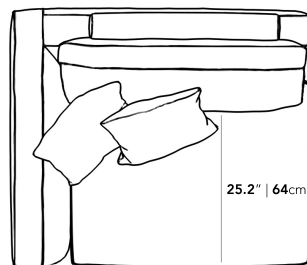

### Dimensions

47.2 in x 39.4 in x 31.5 in (Width x Depth x Height)  
 Seat Height: 17.7 in  
 Seat Depth: 25.2 in  
 Arm Height: 25 in  
 All measurements are approximations.

47.2" | 120cm

31.5" | 80cm

24.8" | 63cm

39.4" | 100cm

17.7" | 45cm

25.2" | 64cm