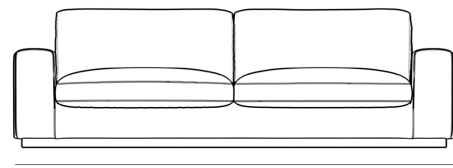

Rove Concepts

Noah Sofa

Exuding stylish form and comfort, Noah is a wide-width and low profile piece inspired by modern and Nordic design. The gorgeous naturally finished hardwood base is a beautiful contrast to the customizable soft fabric upholstery. This base sits fully to the floor and is set back two inches for additional contrast, providing a grander illusion of size and space. The cushions easily seat three people in optimal comfort, with the width of the armrests also offering a functional purpose as a perfect place for resting your favorite drink or a book. Keep it cozy with the Noah Sofa, or go grand with the Noah Sectional.

Shipping dimensions: 96" x 40" x 30" (W x D x H)

Dimensions

95 in x 37 in x 30 in (Width x Depth x Height)

Seat Height: 17 in

Seat Depth: 22.5 in

Arm Height: 21.5 in

All measurements are approximations.

95" | 241.3cm

30" | 76cm

21.6" | 55cm

17" | 43cm

37" | 94cm

22.2" | 56cm