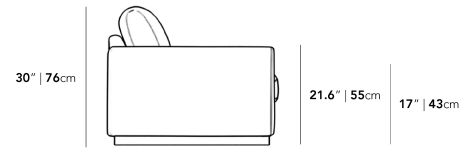

Shipping dimensions: 96" x 40" x 30" (W x D x H)

Dimensions

95 in x 37 in x 30 in (Width x Depth x Height)

Seat Height: 17 in

Seat Depth: 22.5 in

Arm Height: 21.5 in

All measurements are approximations.

95" | 241.3cm

30" | 76cm

21.6" | 55cm

17" | 43cm

37" | 94cm

22.2" | 56cm