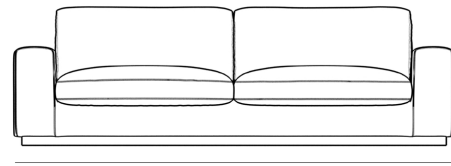

Rove Concepts

Noah Sofa

Exuding stylish form and comfort, Noah is a wide-width and low profile piece inspired by modern and Nordic design. The gorgeous naturally finished hardwood base is a beautiful contrast to the customizable soft fabric upholstery. This base sits fully to the floor and is set back two inches for additional contrast, providing a grander illusion of size and space. The cushions easily seat three people in optimal comfort, with the width of the armrests also offering a functional purpose as a perfect place for resting your favorite drink or a book. Keep it cozy with the Noah Sofa, or go grand with the Noah Sectional.

Shipping dimensions: 96" x 40" x 30" (W x D x H)

Dimensions

95 in x 37 in x 30 in (Width x Depth x Height)

Seat Height: 17 in

Seat Depth: 22.5 in

Arm Height: 21.5 in

All measurements are approximations.

95" | 241.3cm

30" | 76cm

21.6" | 55cm

17" | 43cm

37" | 94cm

22.2" | 56cm