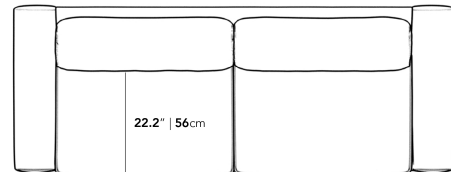

Shipping dimensions: 96" x 40" x 30" (W x D x H)

Dimensions

95 in x 37 in x 30 in (Width x Depth x Height)

Seat Height: 17 in

Seat Depth: 22.5 in

Arm Height: 21.5 in

All measurements are approximations.

95" | 241.3cm

30" | 76cm

21.6" | 55cm

17" | 43cm

37" | 94cm

22.2" | 56cm