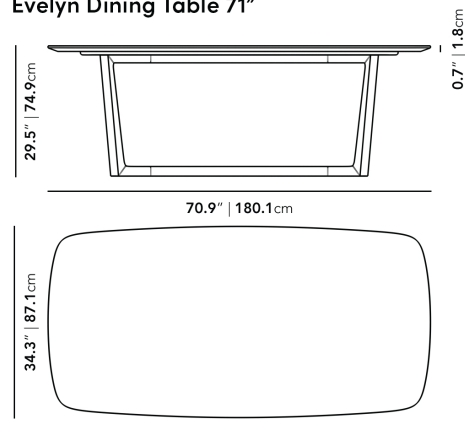

Evelyn Dining Table 71"