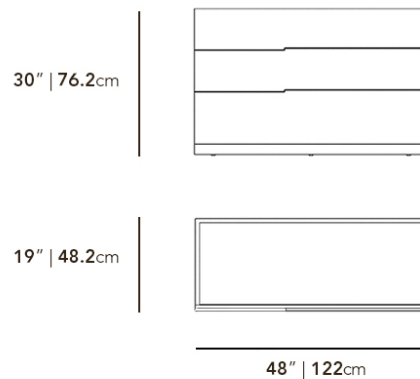

Rove Concepts

Hunter Wide Dresser

Hunter's handsome silhouette and dreamy natural wood veneer are reminiscent of a modern cabin. This five piece bedroom set is designed with a wide and low profile to add casual comfort to a good night. The Wide Dresser is a complimentary piece to the Hunter Bed and Night Stand, and is available in American walnut, ash veneer, or high gloss white lacquer for an unexpectedly cool contrast. The top is finished with a reflective mirror surface for a flash of modernism.

Hunter Dresser 48"

Hunter Dresser 60"