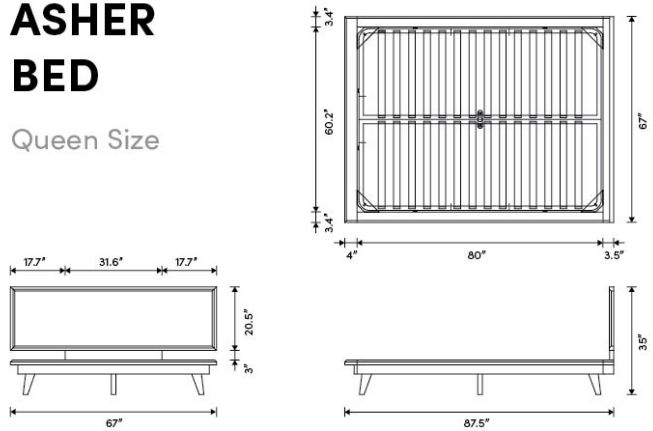

Rove Concepts

Asher Bed

Asher's seamless joinery and beautiful walnut or ash veneer are inspired by the design of traditional teak Danish mid-century masterpieces. Carefully crafted and delicately sculpted, the frame is beveled with 45-degree edges that fall towards the center, encapsulating the security of the headboard. At the base, which sits wide above slim tapered solid wood legs, the complementary edges gently slope outwards, gradually bringing you down into deeper, dramatic slumber. The Asher Bed is available in King or Queen and is part of a five-piece set that completes the classic mid-century modern dream.

Details

- Smooth American walnut veneer or ash veneer
- California Phase 2 Compliant MDF
- Standard quality framing is secured with strong metal brackets
- European flexible slat system included
- Legs are made from solid American walnut or ash
- Approximately 1.5 inch mattress inset
- Assembly required

*Mattress shown in images is 9" thick

Dimensions

67 in x 87.5 in x 35 in (Width x Depth x Height)
All measurements are approximations.

Assembly Instructions
[Download](#)

ASHER BED

Queen Size

King Size