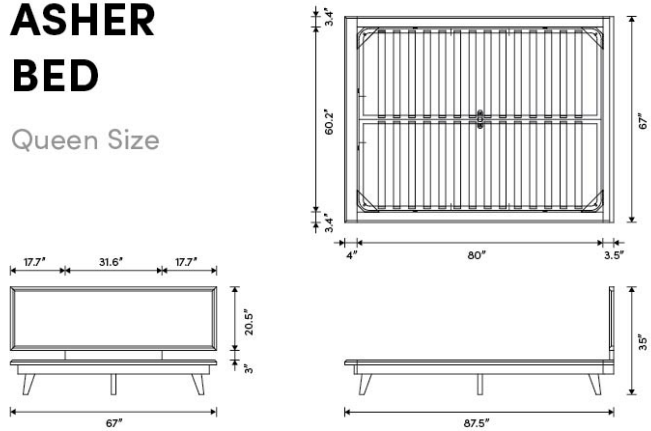

ASHER BED

Queen Size