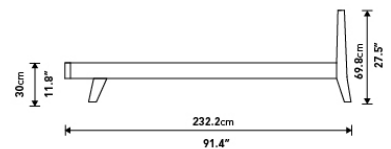

Details

- Smooth American walnut veneer
- California Phase 2 Compliant MDF
- Standard quality framing is secured with strong metal brackets
- European flexible slat system included
- Removable headboard pillows
- Approximately 2 inch mattress inset

Headboard cushion dimensions:

• Queen - 63.4" x 24.4" x 7.9"

• King - 81.5" x 24.4" x 7.9"

- Assembly required

*Mattress shown in images is 10" thick

Dimensions

64 in x 91.4 in x 28 in (Width x Depth x Height)
All measurements are approximations.

[Assembly Instructions](#)
[Download](#)

Queen Size

King Size