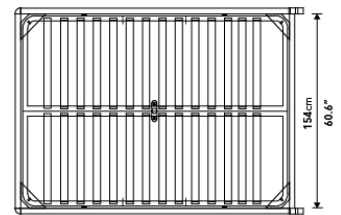

Rove Concepts

Mikkel Bed

Mikkel is a simple and solid Danish design piece made from beautifully polished walnut wood veneer and an upholstered headboard. The minimalist frame is carefully handcrafted with no added width or grandeur than what is needed for your queen or king sized mattress. Finished with a uniquely constructed base that is carved with a meticulous 45 degree angle from solid ash wood, Mikkel is a reliable bed for your most restless nights.

Details

- Smooth American walnut veneer
- California Phase 2 Compliant MDF
- Standard quality framing is secured with strong metal brackets
- European flexible slat system included
- Removable headboard pillows
- Approximately 2 inch mattress inset

Headboard cushion dimensions:

• Queen - 63.4" x 24.4" x 7.9"

• King - 81.5" x 24.4" x 7.9"

- Assembly required

*Mattress shown in images is 10" thick

Dimensions

64 in x 91.4 in x 28 in (Width x Depth x Height)
All measurements are approximations.

[Assembly Instructions](#)
[Download](#)

Queen Size

King Size