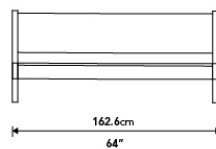

Headboard cushion dimensions:

• Queen - 63.4" x 24.4" x 7.9"

• King - 81.5" x 24.4" x 7.9"

- Assembly required

\*Mattress shown in images is 10" thick

### Dimensions

64 in x 91.4 in x 28 in (Width x Depth x Height)  
All measurements are approximations.

[Assembly Instructions](#)  
[Download](#)

### Queen Size

### King Size