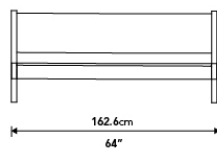

Details

- Smooth American walnut veneer
- California Phase 2 Compliant MDF
- Standard quality framing is secured with strong metal brackets
- European flexible slat system included
- Removable headboard pillows
- Approximately 2 inch mattress inset

Headboard cushion dimensions:

• Queen - 63.4" x 24.4" x 7.9"

• King - 81.5" x 24.4" x 7.9"

- Assembly required

*Mattress shown in images is 10" thick

Dimensions

64 in x 91.4 in x 28 in (Width x Depth x Height)
All measurements are approximations.

[Assembly Instructions](#)
[Download](#)

Queen Size

King Size