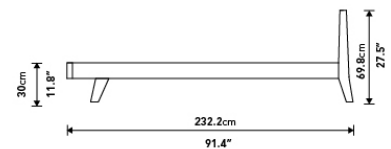

Rove Concepts

Mikkel Bed

Mikkel is a simple and solid Danish design piece made from beautifully polished walnut wood veneer and an upholstered headboard. The minimalist frame is carefully handcrafted with no added width or grandeur than what is needed for your queen or king sized mattress. Finished with a uniquely constructed base that is carved with a meticulous 45 degree angle from solid ash wood, Mikkel is a reliable bed for your most restless nights.

Details

- Smooth American walnut veneer
- California Phase 2 Compliant MDF
- Standard quality framing is secured with strong metal brackets
- European flexible slat system included
- Removable headboard pillows
- Approximately 2 inch mattress inset

Headboard cushion dimensions:

• Queen - 63.4" x 24.4" x 7.9"

• King - 81.5" x 24.4" x 7.9"

- Assembly required

*Mattress shown in images is 10" thick

Dimensions

64 in x 91.4 in x 28 in (Width x Depth x Height)
All measurements are approximations.

[Assembly Instructions](#)
[Download](#)

Queen Size

King Size