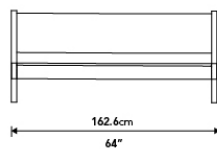

Headboard cushion dimensions:

• Queen - 63.4" x 24.4" x 7.9"

• King - 81.5" x 24.4" x 7.9"

- Assembly required

\*Mattress shown in images is 10" thick

### Dimensions

64 in x 91.4 in x 28 in (Width x Depth x Height)  
All measurements are approximations.

[Assembly Instructions](#)  
[Download](#)

### Queen Size

### King Size