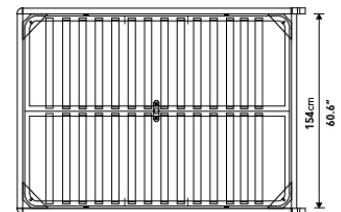

Rove Concepts

Mikkel Bed

Mikkel is a simple and solid Danish design piece made from beautifully polished walnut wood veneer and an upholstered headboard. The minimalist frame is carefully handcrafted with no added width or grandeur than what is needed for your queen or king sized mattress. Finished with a uniquely constructed base that is carved with a meticulous 45 degree angle from solid ash wood, Mikkel is a reliable bed for your most restless nights.

Details

- Smooth American walnut veneer
- California Phase 2 Compliant MDF
- Standard quality framing is secured with strong metal brackets
- European flexible slat system included
- Removable headboard pillows
- Approximately 2 inch mattress inset

Headboard cushion dimensions:

• Queen - 63.4" x 24.4" x 7.9"

• King - 81.5" x 24.4" x 7.9"

- Assembly required

*Mattress shown in images is 10" thick

Dimensions

64 in x 91.4 in x 28 in (Width x Depth x Height)
All measurements are approximations.

[Assembly Instructions](#)
[Download](#)

Queen Size

King Size