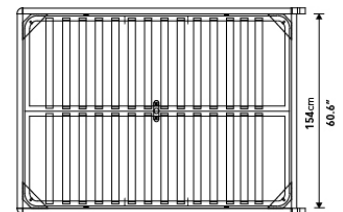

Details

- Smooth American walnut veneer
- California Phase 2 Compliant MDF
- Standard quality framing is secured with strong metal brackets
- European flexible slat system included
- Removable headboard pillows
- Approximately 2 inch mattress inset

Headboard cushion dimensions:

• Queen - 63.4" x 24.4" x 7.9"

• King - 81.5" x 24.4" x 7.9"

- Assembly required

*Mattress shown in images is 10" thick

Dimensions

64 in x 91.4 in x 28 in (Width x Depth x Height)
All measurements are approximations.

[Assembly Instructions](#)
[Download](#)

Queen Size

King Size