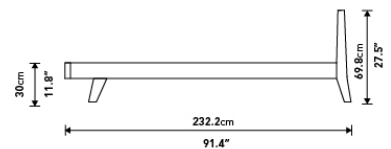

Rove Concepts

Mikkel Bed

Mikkel is a simple and solid Danish design piece made from beautifully polished walnut wood veneer and an upholstered headboard. The minimalist frame is carefully handcrafted with no added width or grandeur than what is needed for your queen or king sized mattress. Finished with a uniquely constructed base that is carved with a meticulous 45 degree angle from solid ash wood, Mikkel is a reliable bed for your most restless nights.

Details

- Smooth American walnut veneer
- California Phase 2 Compliant MDF
- Standard quality framing is secured with strong metal brackets
- European flexible slat system included
- Removable headboard pillows
- Approximately 2 inch mattress inset

Headboard cushion dimensions:

• Queen - 63.4" x 24.4" x 7.9"

• King - 81.5" x 24.4" x 7.9"

- Assembly required

*Mattress shown in images is 10" thick

Dimensions

64 in x 91.4 in x 28 in (Width x Depth x Height)
All measurements are approximations.

[Assembly Instructions](#)
[Download](#)

Queen Size

King Size