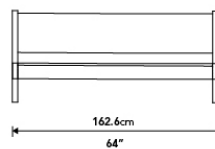

Details

- Smooth American walnut veneer
- California Phase 2 Compliant MDF
- Standard quality framing is secured with strong metal brackets
- European flexible slat system included
- Removable headboard pillows
- Approximately 2 inch mattress inset

Headboard cushion dimensions:

• Queen - 63.4" x 24.4" x 7.9"

• King - 81.5" x 24.4" x 7.9"

- Assembly required

*Mattress shown in images is 10" thick

Dimensions

64 in x 91.4 in x 28 in (Width x Depth x Height)
All measurements are approximations.

[Assembly Instructions](#)
[Download](#)

Queen Size

King Size