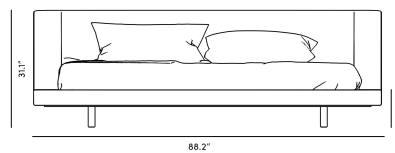

Rove Concepts

Harper Bed

Floating becomes an illusion with the creative support of solid stainless steel legs and imaginative design of an extremely wide-set and low frame. Inspired by Italian home design, Harper's fully upholstered frame is made from quality materials like California Phase 2 compliant MDF and durable fabrics. Subtle details, such as the slight wrap-around of the headboard, are the small features that make Harper a unique piece for the home. Harper's sophisticated representation of stylish modern design is available in King or Queen.

Details

- California Phase 2 Compliant MDF
- Standard quality framing is secured with strong metal brackets
- European flexible slat system included
- Upholstered in premium linen-blend fabric
- Full frame wrapped in triple layer multi-density foam cushioning
- Legs are black solid stainless steel
- 1 - 2 inch mattress inset
- Assembly required

*Mattress shown in images is 8" thick

Dimensions

72 in x 95.3 in x 31.1 in (Width x Depth x Height)
All measurements are approximations.

[Assembly Instructions](#)
[Download](#)

KING

QUEEN

CALIFORNIA KING