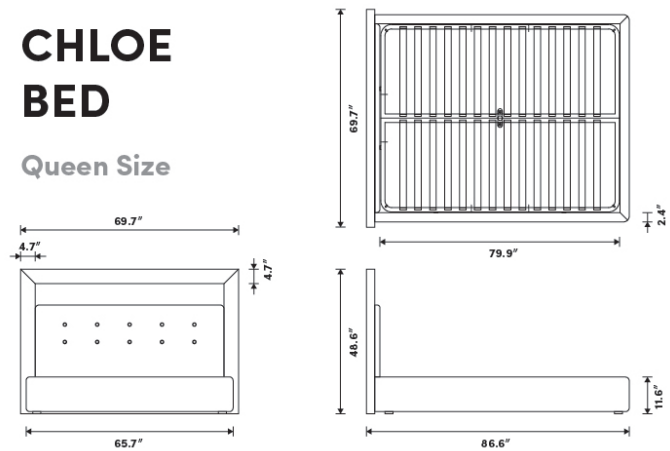

CHLOE BED

Queen Size