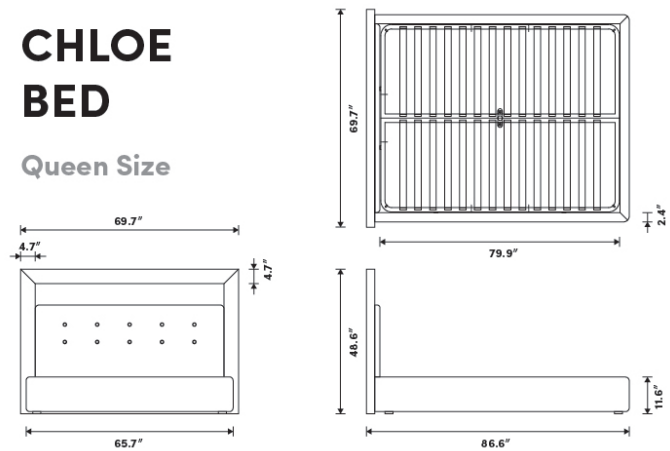

Details

- Smooth American walnut veneer
- California Phase 2 Compliant MDF
- Standard quality framing is secured with strong metal brackets
- European flexible slat system included
- Upholstered in premium linen-blend fabric
- Approximately 3 inch mattress inset
- Assembly required

*Mattress shown in images is 11" thick

Dimensions

69.7 in x 86.6 in x 48.6 in (Width x Depth x Height)
All measurements are approximations.

Assembly Instructions

[Download](#)

CHLOE BED

Queen Size

CHLOE BED

King Size