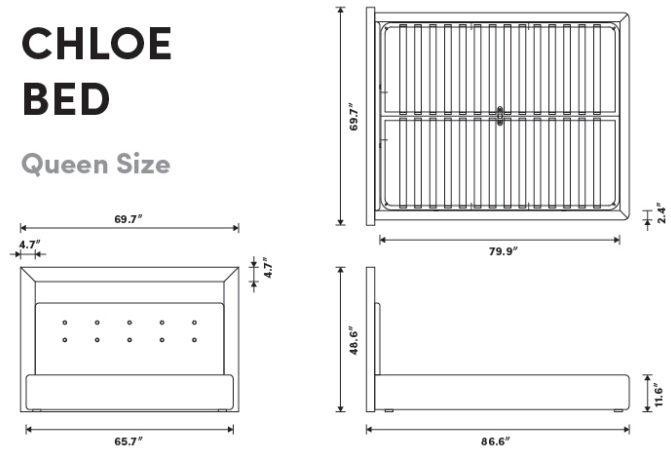

Details

- Smooth American walnut veneer
- California Phase 2 Compliant MDF
- Standard quality framing is secured with strong metal brackets
- European flexible slat system included
- Upholstered in premium linen-blend fabric
- Approximately 3 inch mattress inset
- Assembly required

*Mattress shown in images is 11" thick

Dimensions

69.7 in x 86.6 in x 48.6 in (Width x Depth x Height)
All measurements are approximations.

Assembly Instructions
[Download](#)

CHLOE BED

Queen Size

CHLOE BED

King Size