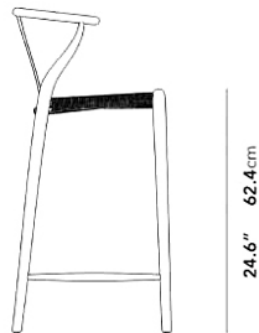

### Details

This premium Rove Concepts reproduction features:

- Single piece solid wood backrest/armrest without finger joints
- Available in solid ash wood with natural, walnut, black, or solid beech wood with painted lacquer finish
- Wood is treated with wood-wax oil
- Seat hand woven with durable paper cord
- Seat height: 24"

### Dimensions

21.7 in x 20.3 in x 37 in (Width x Depth x Height)

Seat Height: 24.6 in

Arm Height: 35.25 in

All measurements are approximations.

20.3" | 51.5cm

21.7" | 55cm