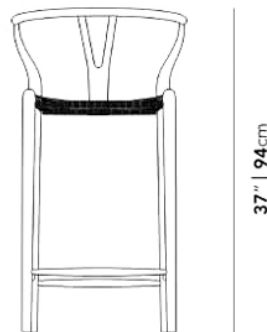

### Details

This premium Rove Concepts reproduction features:

- Single piece solid wood backrest/armrest without finger joints
- Available in solid ash wood with natural, walnut, black, or solid beech wood with painted lacquer finish
- Wood is treated with wood-wax oil
- Seat hand woven with durable paper cord
- Seat height: 24"

### Dimensions

21.7 in x 20.3 in x 37 in (Width x Depth x Height)

Seat Height: 24.6 in

Arm Height: 35.25 in

All measurements are approximations.

20.3" | 51.5cm

21.7" | 55cm