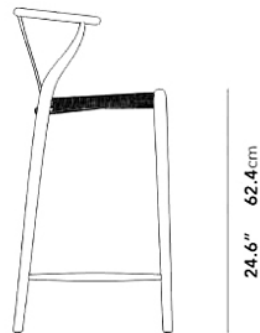

Rove Classics

Wishbone Counter Stool

The Wishbone Counter Stool is the taller version of one of the most classic designs from the mid century modern era. A rare combination of natural and practical, its misleadingly complex construction stems from the designer's extensive knowledge of wood. The fluid lines and minimalist style create an airy feel while the Y-back creates a truly organic impression. The curving top rail and tapered legs are stunning additions to the comfortably flexible yet sturdy woven seat.

Details

This premium Rove Concepts reproduction features:

- Single piece solid wood backrest/armrest without finger joints
- Available in solid ash wood with natural, walnut, black, or solid beech wood with painted lacquer finish
- Wood is treated with wood-wax oil
- Seat hand woven with durable paper cord
- Seat height: 24"

This item is not manufactured by or affiliated with the original designer(s) and associated parties.

Dimensions

21.7 in x 20.3 in x 37 in (Width x Depth x Height)

Seat Height: 24.6 in

Arm Height: 35.25 in

All measurements are approximations.

20.3" | 51.5cm

21.7" | 55cm