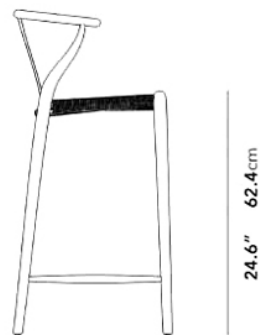

### Details

This premium Rove Concepts reproduction features:

- Single piece solid wood backrest/armrest without finger joints
- Available in solid ash wood with natural, walnut, black, or solid beech wood with painted lacquer finish
- Wood is treated with wood-wax oil
- Seat hand woven with durable paper cord
- Seat height: 24"

### Dimensions

21.7 in x 20.3 in x 37 in (Width x Depth x Height)

Seat Height: 24.6 in

Arm Height: 35.25 in

All measurements are approximations.

20.3" | 51.5cm

21.7" | 55cm