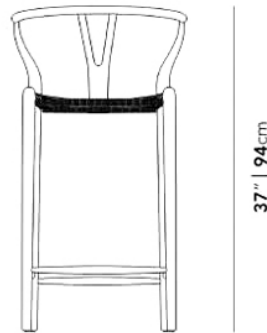

Rove Classics

Wishbone Counter Stool

The Wishbone Counter Stool is the taller version of one of the most classic designs from the mid century modern era. A rare combination of natural and practical, its misleadingly complex construction stems from the designer's extensive knowledge of wood. The fluid lines and minimalist style create an airy feel while the Y-back creates a truly organic impression. The curving top rail and tapered legs are stunning additions to the comfortably flexible yet sturdy woven seat.

Details

This premium Rove Concepts reproduction features:

- Single piece solid wood backrest/armrest without finger joints
- Available in solid ash wood with natural, walnut, black, or solid beech wood with painted lacquer finish
- Wood is treated with wood-wax oil
- Seat hand woven with durable paper cord
- Seat height: 24"

This item is not manufactured by or affiliated with the original designer(s) and associated parties.

Dimensions

21.7 in x 20.3 in x 37 in (Width x Depth x Height)

Seat Height: 24.6 in

Arm Height: 35.25 in

All measurements are approximations.

20.3" | 51.5cm

21.7" | 55cm